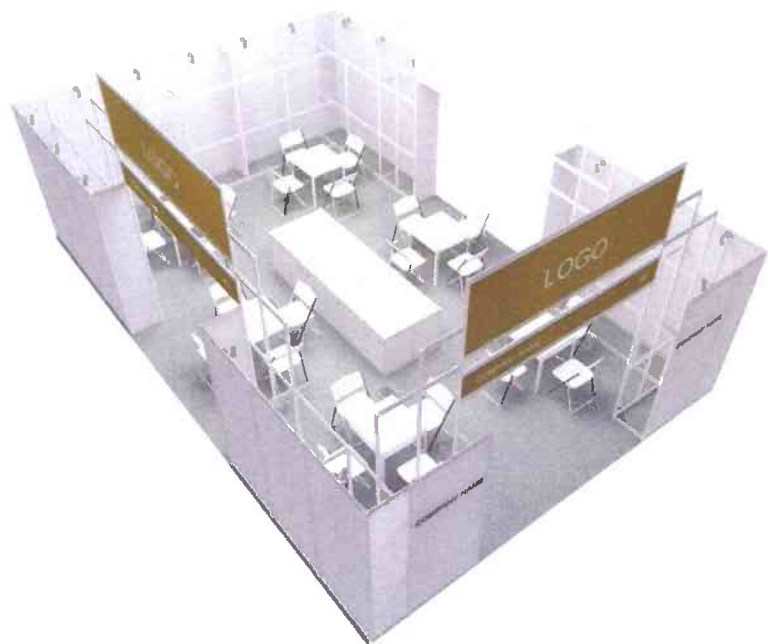

HONG KONG FASHION WEEK CHINA PAVILION - Upgrade Booth - Opt1

摊位内包括:

- 垃圾箱 x 6
- 方形台 x 6
- 摺椅 x 24
- 鎖柜 x 6
- 射灯 x 24

Booth Size : 9mx6m

Project	Client	Location	Hong Kong	Show Date	Designer	mo	Date
Item	Perspective	China Pav, HKCEC					