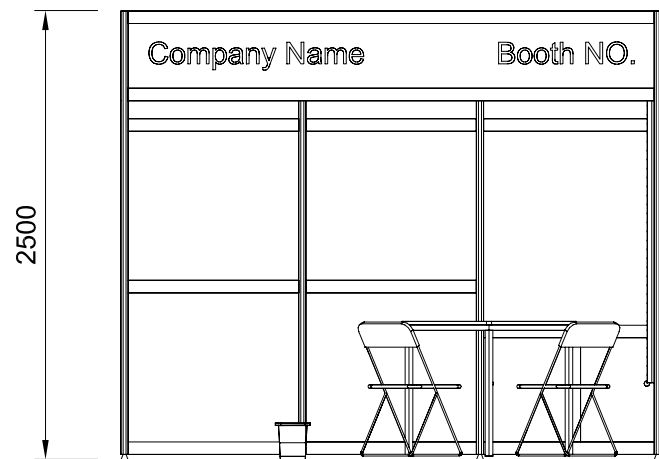

Plan View

Front View

Perspective View

3m x 3m Standard Booth B - Left Corner