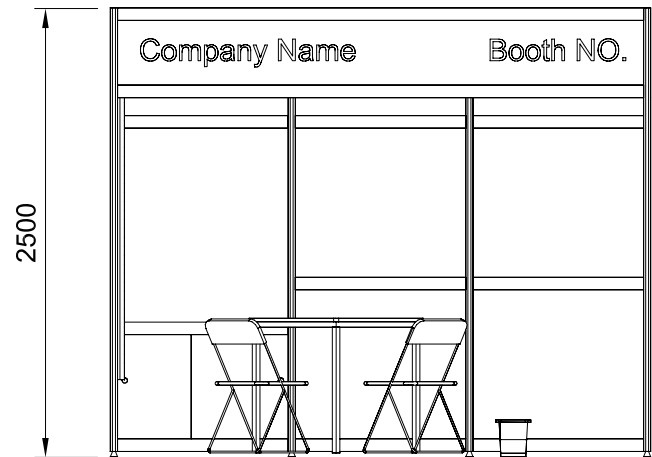

Plan View

Front View

Perspective View

3m x 3m Standard Booth B - Right Corner