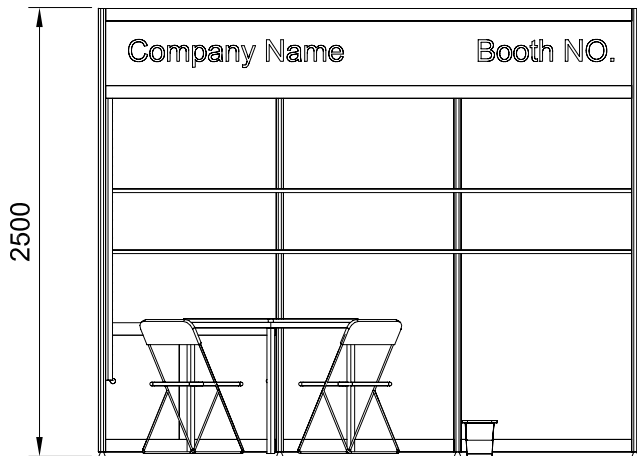

Plan View

Front View

Perspective View

3m x 3m Standard Booth A - Right Corner