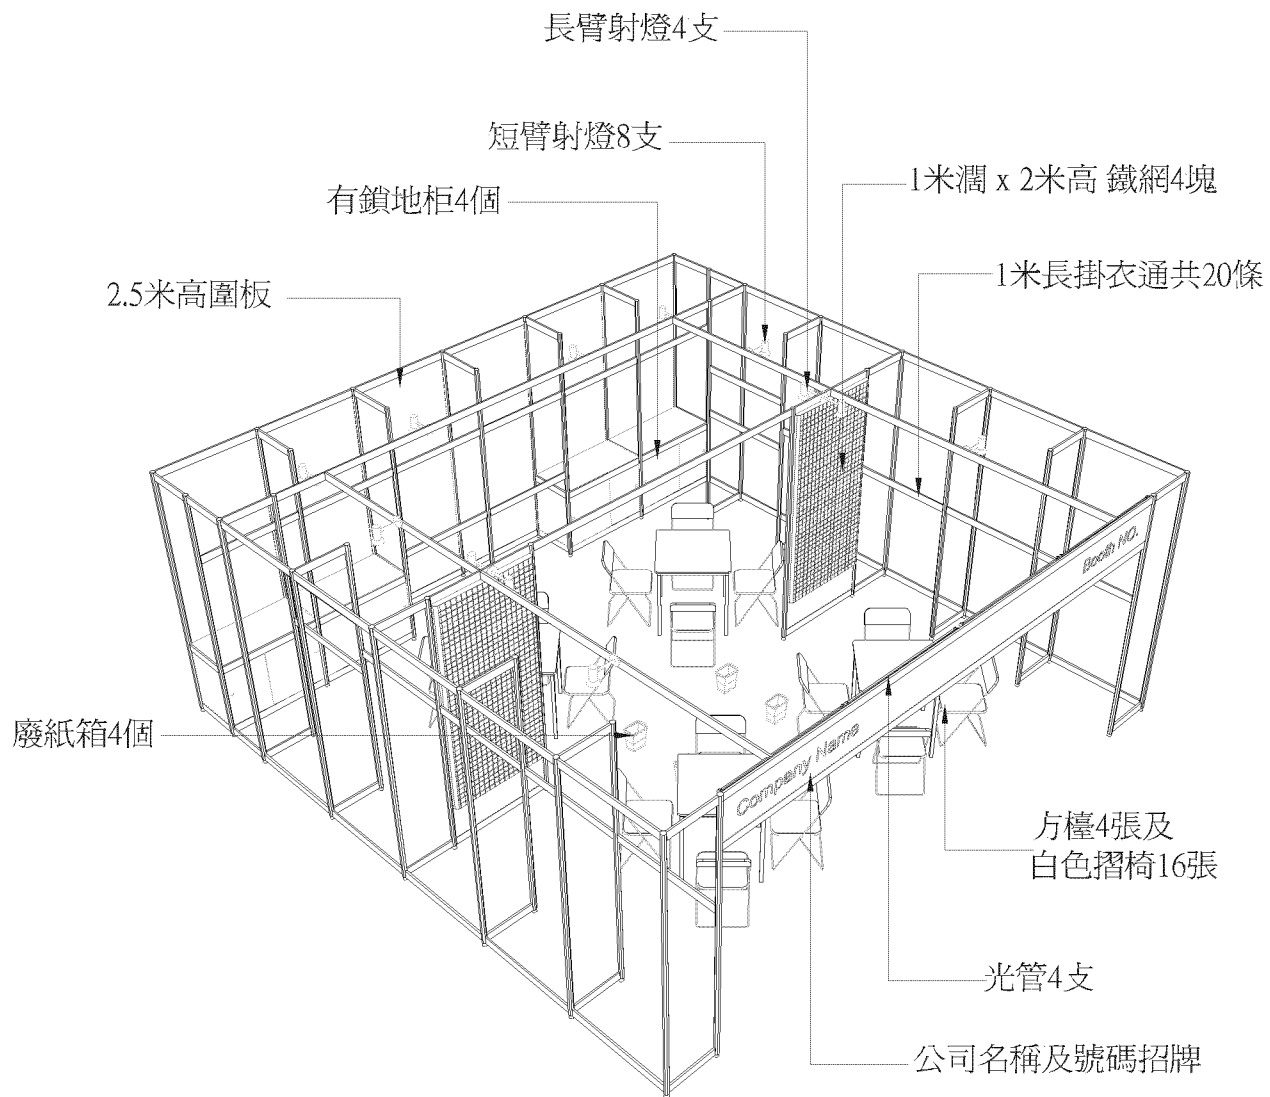

Plan View

Front View

Perspective View

Option 2 ~ 6m x 6m Booth (3 Side Open)