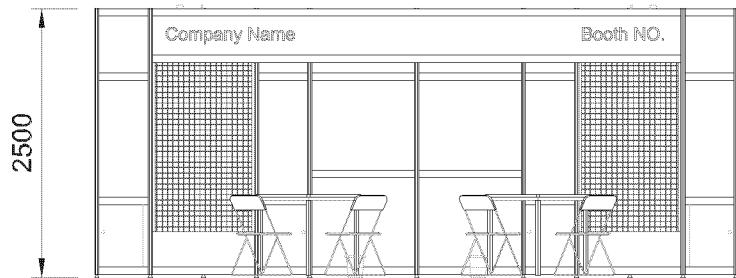

Plan View

Front View

Perspective View

Option 2 ~ 6m x 6m Booth (3 Side Open)